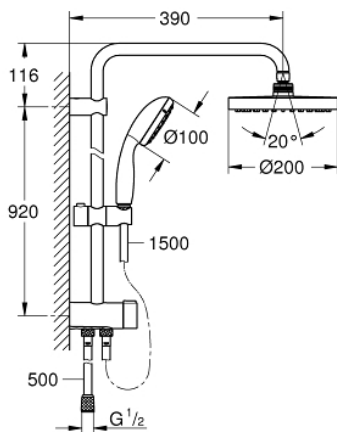

26 452 001 TEMPESTA SYSTEM 200 SHOWER SYSTEM WITH DIVERTER FOR WALL MOUNTING

PRODUCT DESCRIPTION

- horizontal 390 mm shower arm, adjustable before installation
- change by diverter between hand shower, head shower or head shower Eco setting
- head shower Tempesta Cosmopolitan 200 (27 541)
- 2 spray patterns (via diverter):
 - Rain, SmartRain
- with ball joint
- hand shower Tempesta 100 (28 578)
- adjustable in height with gliding element
- distance between diverter and upper bracket: 920 mm
- shower hose Relexaflex 1500 mm (28 151)
- shower hose Relexaflex 500 mm
- flexible installation: connection to faucet / wall union for water supply with 1/2" thread of the 500 mm shower hose
- minimum flow rate 7 l/min.
- GROHE DreamSpray perfect spray pattern
- GROHE StarLight chrome finish
- SpeedClean anti-lime system
- Inner WaterGuide for a longer life

26 452 001 TEMPESTA SYSTEM 200 SHOWER SYSTEM WITH DIVERTER FOR WALL MOUNTING

SPARE PARTS

- 1: Dirt strainer (Order-nr. 0700200M)
 - 2: Glider (Order-nr. 12140000)
 - 3: Diverter (Order-nr. 48338000)
 - 4: Compensation disc (Order-nr. 26496000)*
- * Optional accessories