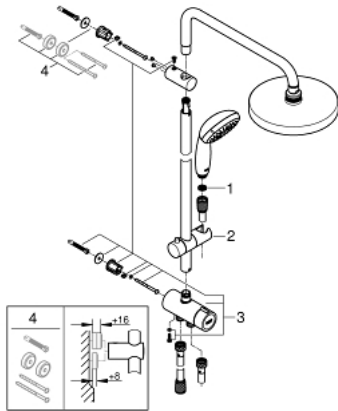

26 452 001 TEMPESTA SYSTEM 200 SHOWER SYSTEM WITH DIVERTER FOR WALL MOUNTING

PRODUCT DESCRIPTION

- horizontal 390 mm shower arm, adjustable before installation
- change by diverter between hand shower, head shower or head shower Eco setting
- head shower Tempesta Cosmopolitan 200 (27 541)
- 2 spray patterns (via diverter):
 - Rain, SmartRain
- with ball joint
- hand shower Tempesta 100 (28 578)
- adjustable in height with gliding element
- distance between diverter and upper bracket: 920 mm
- shower hose Relexaflex 1500 mm (28 151)
- shower hose Relexaflex 500 mm
- flexible installation: connection to faucet / wall union for water supply with 1/2" thread of the 500 mm shower hose
- minimum flow rate 7 l/min.
- GROHE DreamSpray perfect spray pattern
- GROHE StarLight chrome finish
- SpeedClean anti-lime system
- Inner WaterGuide for a longer life

26 452 001 TEMPESTA SYSTEM 200 SHOWER SYSTEM WITH DIVERTER FOR WALL MOUNTING

SPARE PARTS

- 1: Dirt strainer (Order-nr. 0700200M)
 - 2: Glider (Order-nr. 12140000)
 - 3: Diverter (Order-nr. 48338000)
 - 4: Compensation disc (Order-nr. 26496000)*
- * Optional accessories