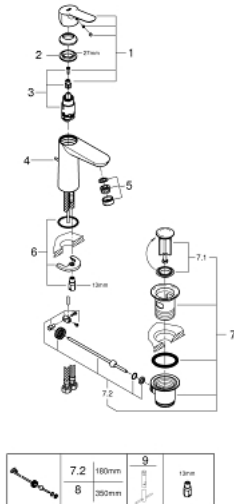

23 758 000 **BAUEDGE SINGLE-LEVER BASIN MIXER 1/2"**
M-SIZE

PRODUCT DESCRIPTION

- GROHE Longlife 28 mm ceramic cartridge
- GROHE StarLight chrome finish
- GROHE EcoJoy mousseur 5.7 l/min
- rapid installation system
- plastic pop-up waste set 1 1/4"
- flexible connection hoses

23 758 000 **BAUEDGE SINGLE-LEVER BASIN MIXER 1/2"**
M-SIZE

SPARE PARTS

- 1: Lever (Order-nr. 46697000)
 - 2: Fitting ring (Order-nr. 46715000)
 - 3: Cartridge (Order-nr. 46580000)
 - 4: Pop-up rod (Order-nr. 46739000)
 - 5: Mousseur (Order-nr. 48159000)
 - 6: Shank mounting kit (Order-nr. 46249000)
 - 7: Waste set 1 1/4" (Order-nr. 28910000)
 - 7.1: Plug (Order-nr. 07182000)
 - 7.2: Eccentric rod (Order-nr. 07052000)
 - 8: Eccentric rod (Order-nr. 07341000)*
 - 9: Mounting wrench (Order-nr. 19017000)*
- * Optional accessories