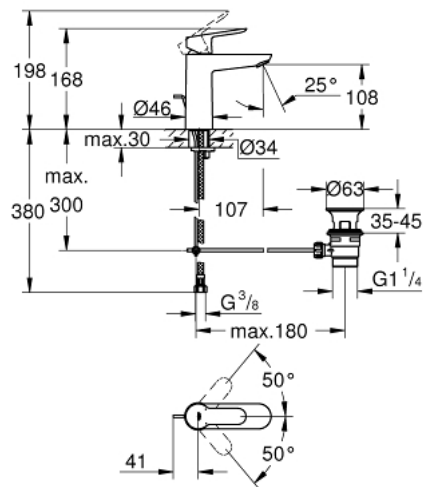

23 758 000 **BAUEDGE SINGLE-LEVER BASIN MIXER 1/2"**
M-SIZE

PRODUCT DESCRIPTION

- GROHE Longlife 28 mm ceramic cartridge
- GROHE StarLight chrome finish
- GROHE EcoJoy mousseur 5.7 l/min
- rapid installation system
- plastic pop-up waste set 1 1/4"
- flexible connection hoses

23 758 000 **BAUEDGE SINGLE-LEVER BASIN MIXER 1/2"**
M-SIZE

SPARE PARTS

- 1: Lever (Order-nr. 46697000)
 - 2: Fitting ring (Order-nr. 46715000)
 - 3: Cartridge (Order-nr. 46580000)
 - 4: Pop-up rod (Order-nr. 46739000)
 - 5: Mousseur (Order-nr. 48159000)
 - 6: Shank mounting kit (Order-nr. 46249000)
 - 7: Waste set 1 1/4" (Order-nr. 28910000)
 - 7.1: Plug (Order-nr. 07182000)
 - 7.2: Eccentric rod (Order-nr. 07052000)
 - 8: Eccentric rod (Order-nr. 07341000)*
 - 9: Mounting wrench (Order-nr. 19017000)*
- * Optional accessories